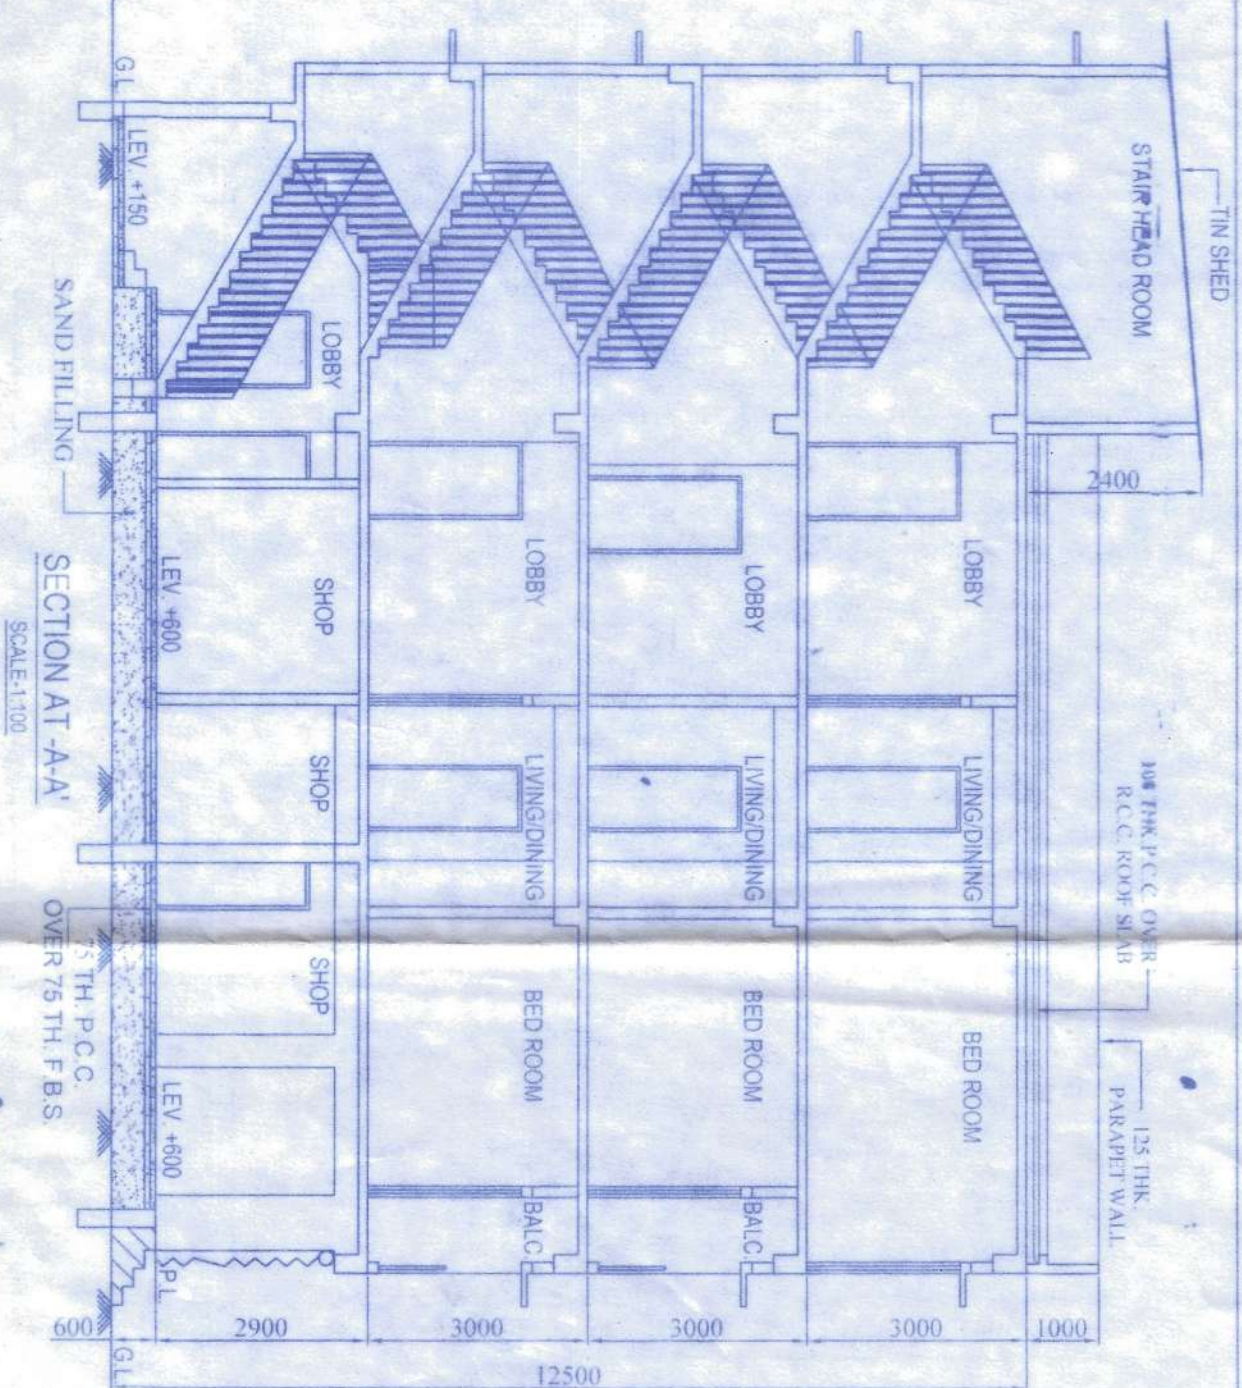

REVISED PLAN OF G+III STORED RESIDENTIAL CIVIL COMMERCIAL BUILDING, OWNED BY: SRI JAWA ROY AT CORRESPONDING TO MOZA - ADAPUR, J.L. NO. - 33, RE. SU. NO. - 94, TOWNSHIP NO. - 177, L.R. DASTAGE - 597, L.R. HAYATMAN NO. - 1527, HQ. DING NO. - 285, SURYA SEN ROAD, WARD NO. - 11, P. S. - NEW BARRACKUR, DISTRICT - NORTH 24, PARGANAS, UNDER NEW BARRACKUR MUNICIPALITY.

STATEMENT OF PLAN PROPOSAL

1. TOTAL AREA OF LAND :- 401.34 SQ. M. OR 4320 SFT.
   06 K. 00 CH. 00 SQFT. (M.L.L) AS PER DEED
2. TOTAL AREA OF LAND :- 356.42 SQ. M. OR 3859 SFT.
   05 K. 05 CH. 33 SQFT. (M.L.L) AS PER PHYSICAL
3. GROUND COVERAGE :- 233.67 SQ. M. OR 2515.22 SFT. (63.18%)
   03 TOTAL HEIGHT OF THE BUILDING :- 12.5 M.

COVERED AREA	SQ.M.	SQ.FT.
a) GROUND FLOOR (COMMON AREA)	16.95	182.45
b) GROUND FLOOR (EXIS. SHOP)	164.48	1770.47
c) GROUND FLOOR (EXIS. RESI.)	52.24	562.31
d) FIRST FLOOR (EXIS. RESI.)	279.64	3010.04
e) SECOND FLOOR (EXIS. RESI.)	279.64	3010.04
f) THIRD FLOOR (EXIS. RESI.)	279.64	3010.04
TOTAL COVERED AREA	1072.59	11545.35

DOORS AND WINDOWS SCHEDULE

S.NO.	LEVEL	SIZE	NO. OF DOORS	NO. OF WINDOWS
1	D1	900X2100	1	0
2	D2	900X2100	1	0
3	W1	1500X2100	0	1
4	W2	900X2100	0	1
5	W3	600X2100	0	1
6	W4	1500X2100	0	1