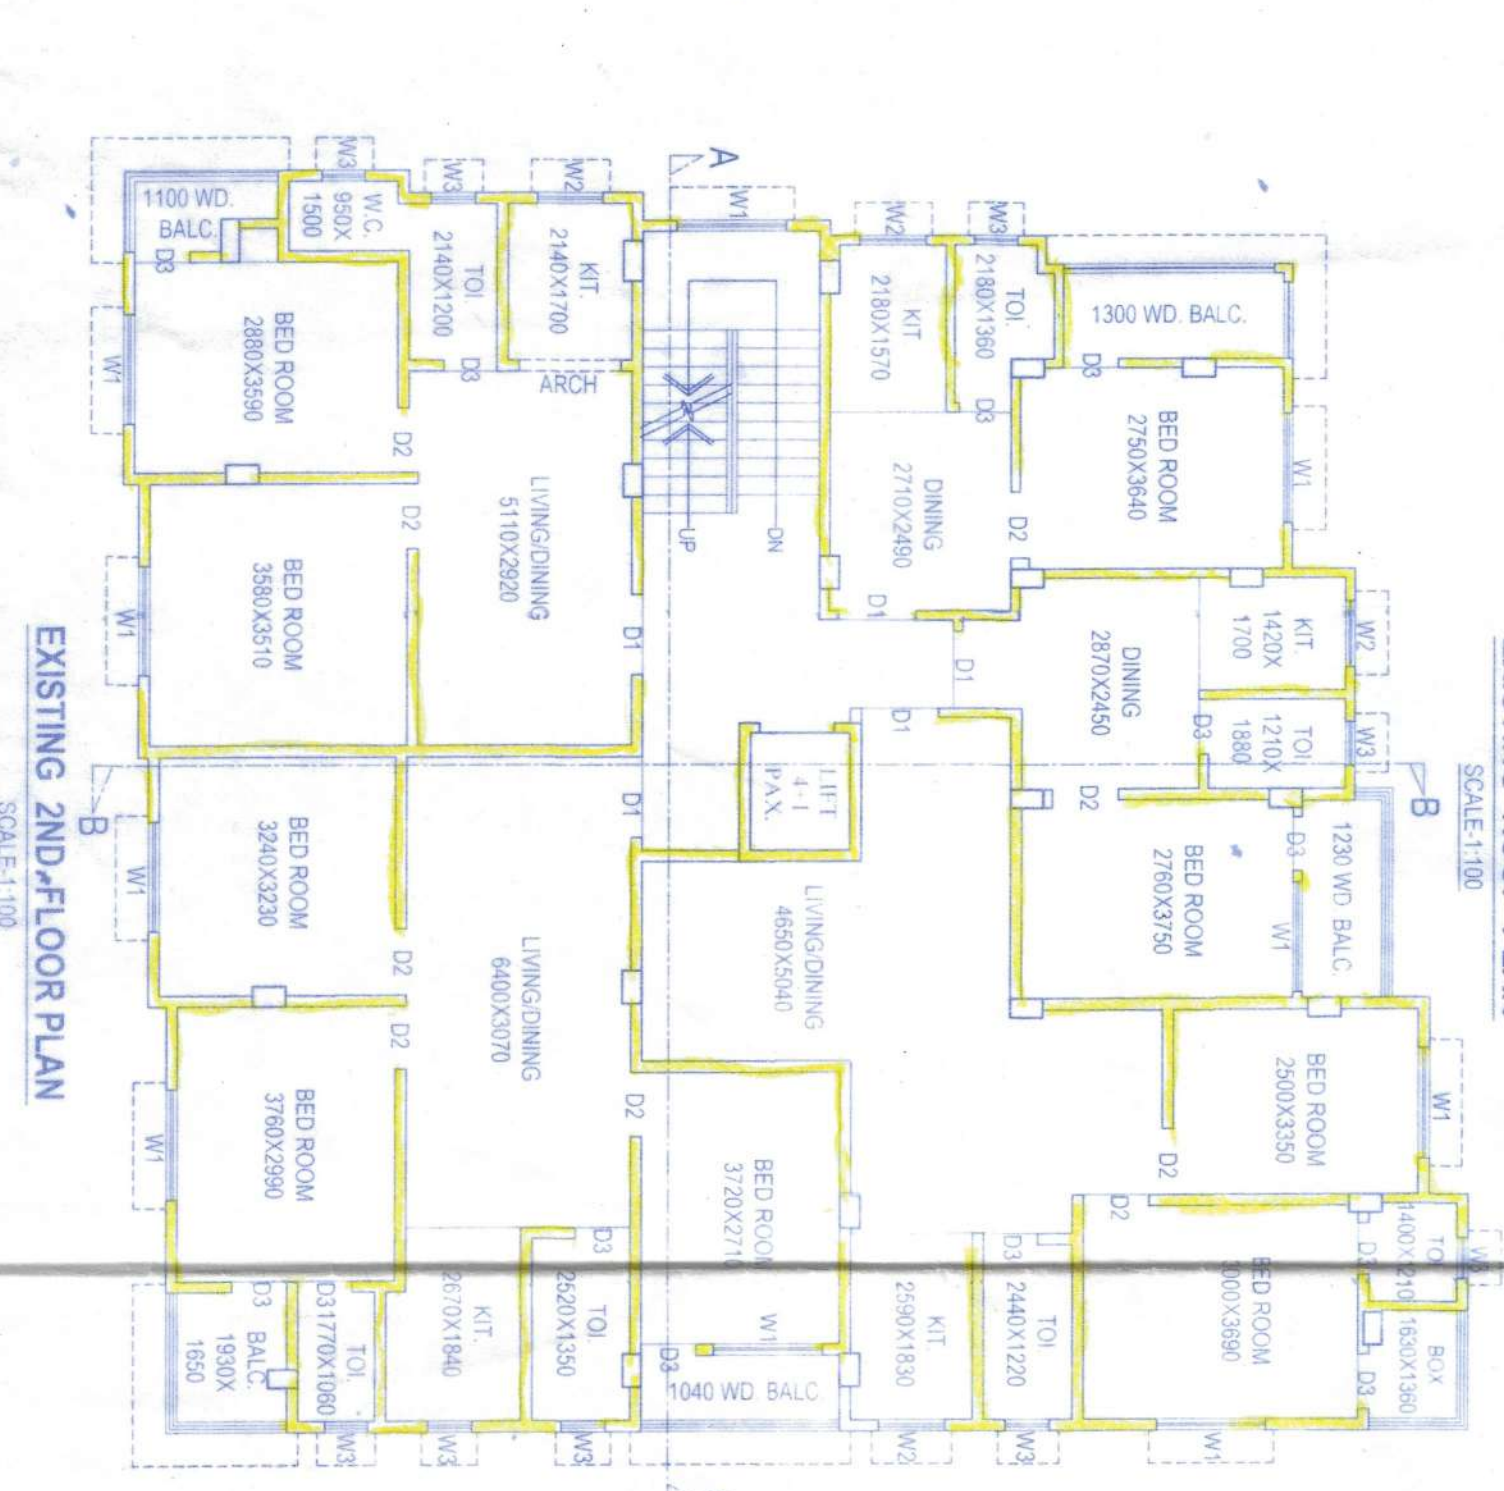

REVISED PLAN OF G+III STORED RESIDENTIAL CIVIL COMMERCIAL BUILDING, OWNED BY: SRI JAWA ROY AT CORRESPONDING TO MOZA - ADAPUR, J.L. NO. - 33, RE. SU. NO. - 94, TOWNSHIP NO. - 177, L.R. DASTAGE - 597, L.R. HAYATMAN NO. - 1527, HQ. DING NO. - 285, SURYA SEN ROAD, WARD NO. - 11, P. S. - NEW BARRACKUR, DISTRICT - NORTH 24, PARGANAS, UNDER NEW BARRACKUR MUNICIPALITY.

STATEMENT OF PLAN PROPOSAL

1. TOTAL AREA OF LAND :- 401.34 SQ. M. OR 4320 SFT.
   06 K. 00 CH. 00 SQFT. (M.L.L) AS PER DEED
2. TOTAL AREA OF LAND :- 356.42 SQ. M. OR 3859 SFT.
   05 K. 05 CH. 33 SQFT. (M.L.L) AS PER PHYSICAL
3. GROUND COVERAGE :- 233.67 SQ. M. OR 2515.22 SFT. (63.18%)
   03 TOTAL HEIGHT OF THE BUILDING :- 12.5 M.

COVERED AREA	SQ.M.	SQ.FT.
a) GROUND FLOOR (COMMON AREA)	16.95	182.45
b) GROUND FLOOR (EXIS. SHOP)	164.48	1770.47
c) GROUND FLOOR (EXIS. RESI.)	52.24	562.31
d) FIRST FLOOR (EXIS. RESI.)	279.64	3010.04
e) SECOND FLOOR (EXIS. RESI.)	279.64	3010.04
f) THIRD FLOOR (EXIS. RESI.)	279.64	3010.04
TOTAL COVERED AREA	1072.59	11545.35

DOORS AND WINDOWS SCHEDULE

S.NO.	LEVEL	SIZE	NO. OF DOORS	NO. OF WINDOWS
1	D1	900X2100	1	0
2	D2	900X2100	1	0
3	W1	1500X2100	0	1
4	W2	900X2100	0	1
5	W3	600X2100	0	1
6	W4	1500X2100	0	1