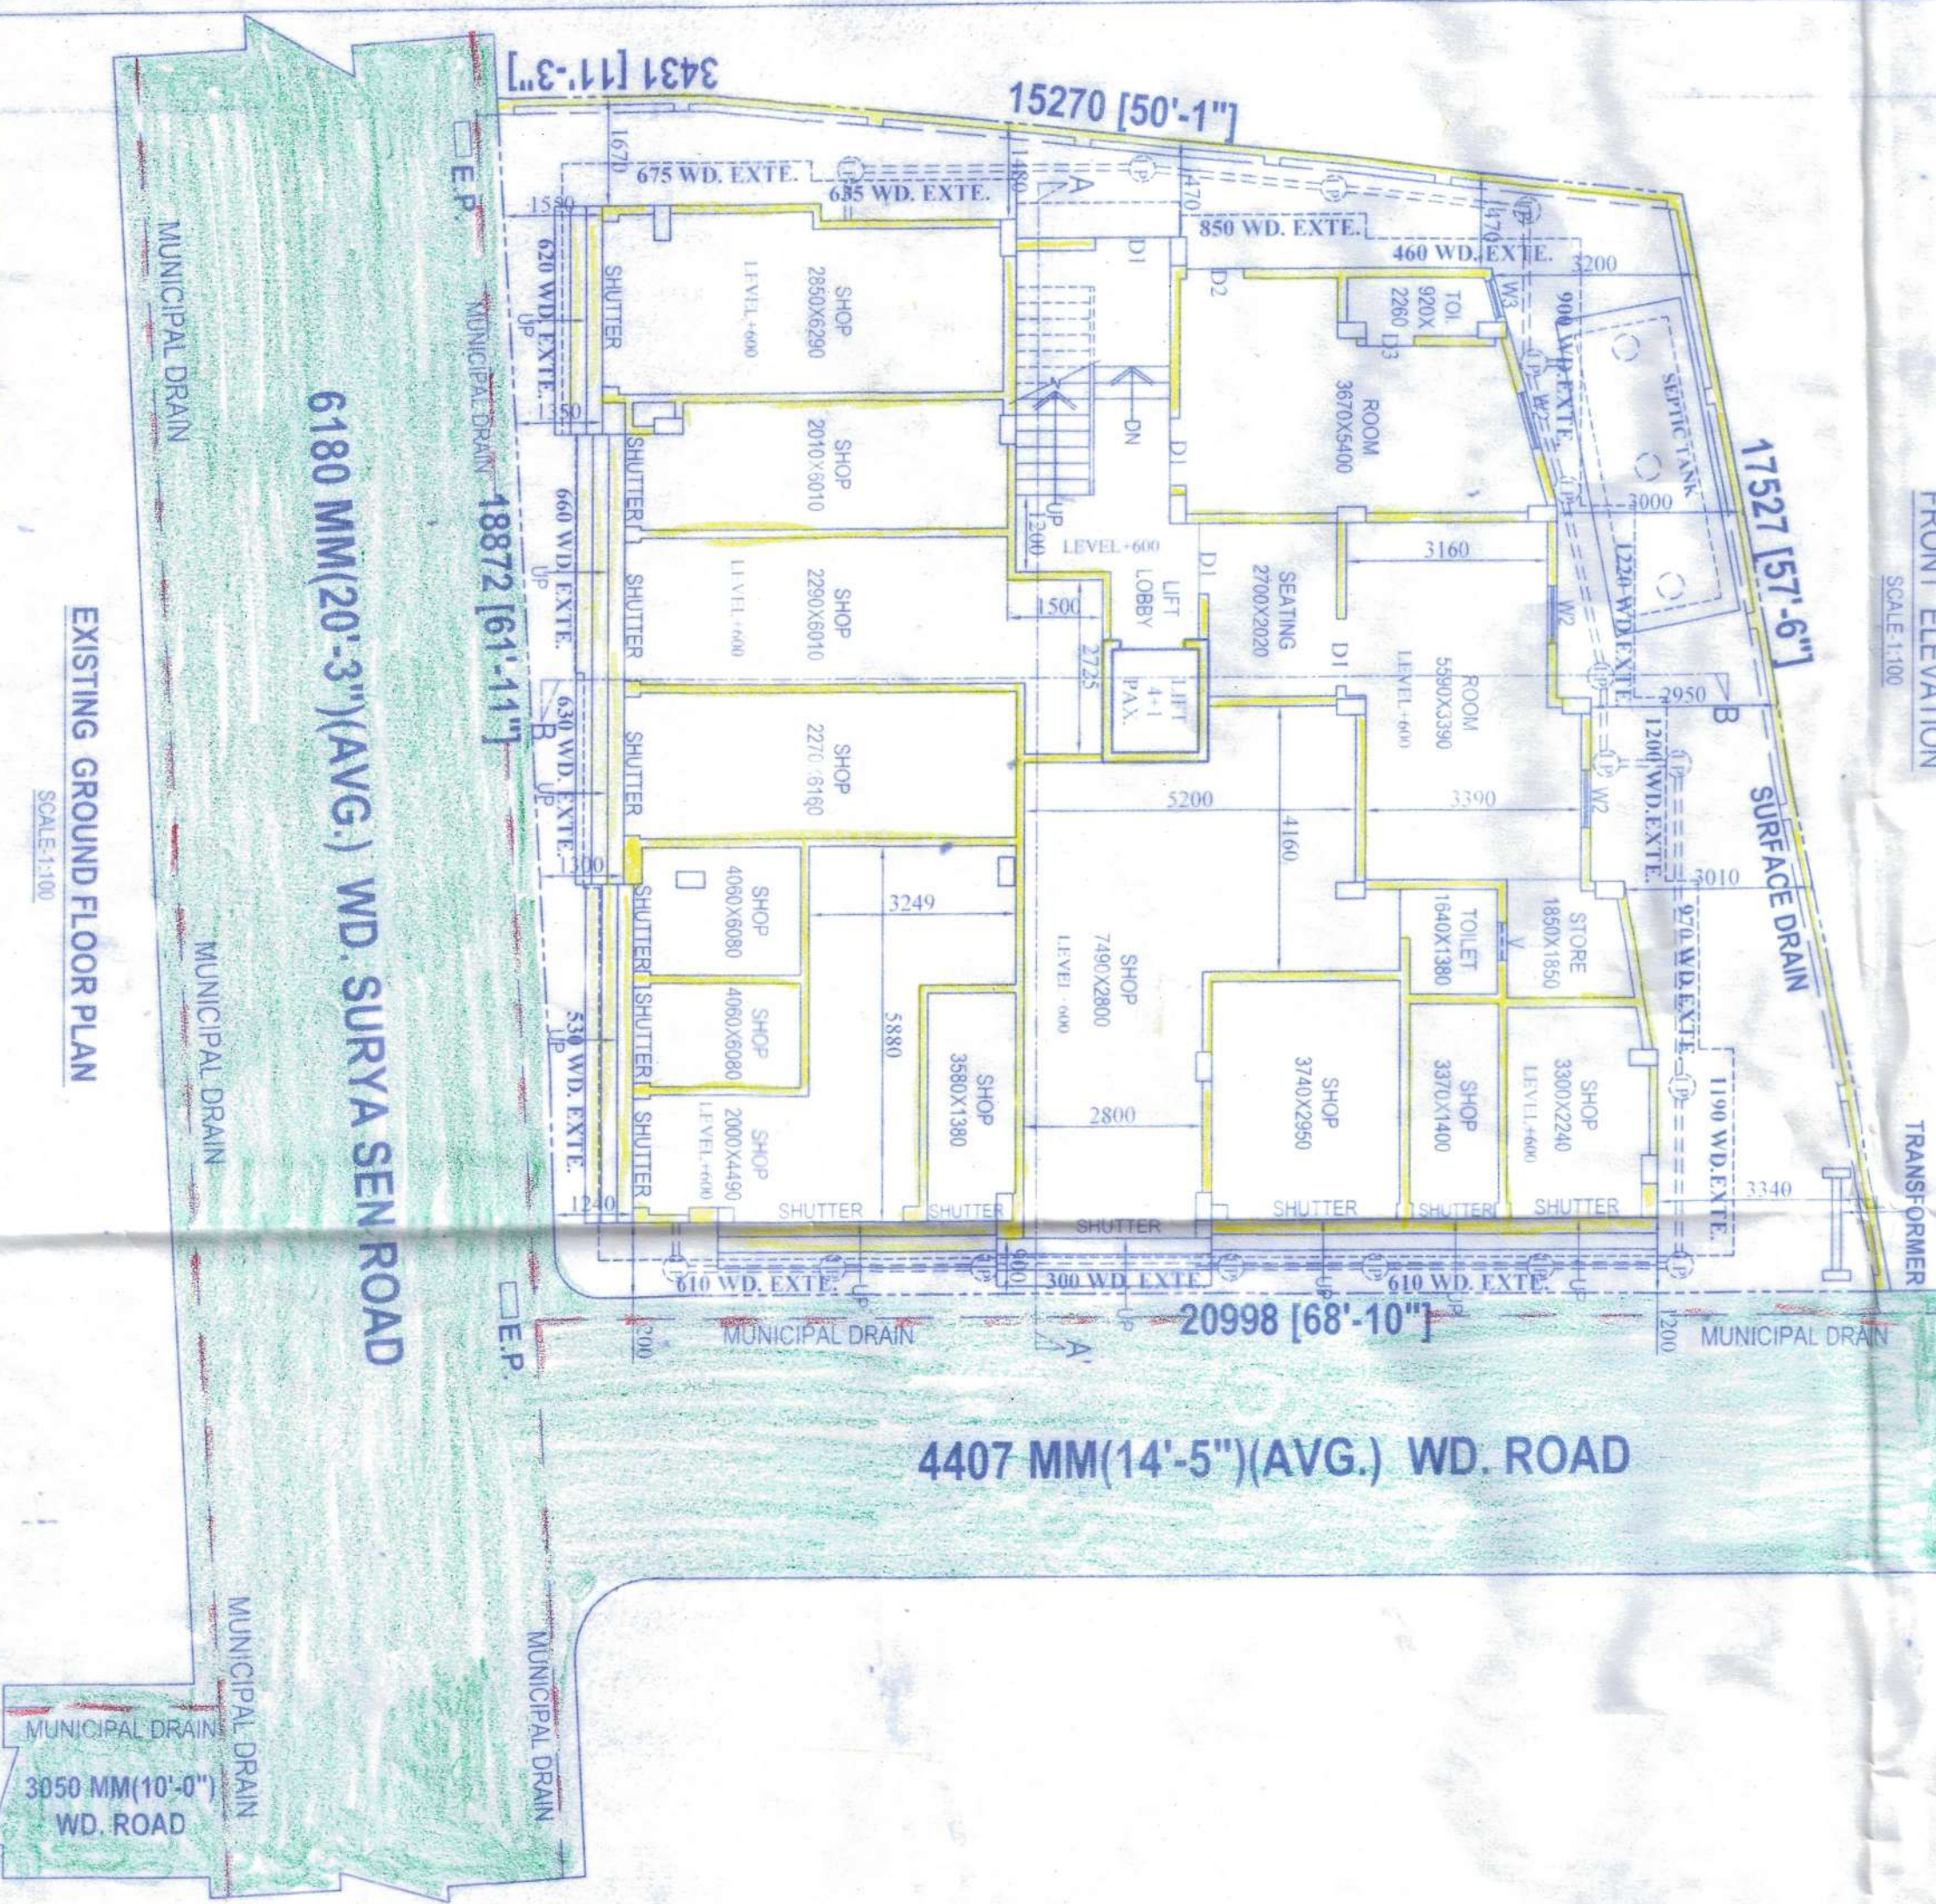

REVISED PLAN OF G+III STORED RESIDENTIAL CIVIL COMMERCIAL BUILDING, OWNED BY: SRI JAWA ROY AT CORRESPONDING TO MOZA - ADAPUR, J.L. NO. - 33, RE. SU. NO. - 94, TOWNSHIP NO. - 177, L.R. DASTAGE - 597, L.R. HAYATMAN NO. - 1527, HQ. DING NO. - 285, SURYA SEN ROAD, WARD NO. - 11, P. S. - NEW BARRACKUR, DISTRICT - NORTH 24, PARGANAS, UNDER NEW BARRACKUR MUNICIPALITY.

STATEMENT OF PLAN PROPOSAL

1. TOTAL AREA OF LAND :- 401.34 SQ. M. OR 4320 SFT.
   06 K. 00 CH. 00 SQFT. (M.L.L) AS PER DEED
2. TOTAL AREA OF LAND :- 356.42 SQ. M. OR 3859 SFT.
   05 K. 05 CH. 33 SQFT. (M.L.L) AS PER PHYSICAL
3. GROUND COVERAGE :- 233.67 SQ. M. OR 2515.22 SFT. (63.18%)
   03 TOTAL HEIGHT OF THE BUILDING :- 12.5 M.

COVERED AREA	SQ.M.	SQ.FT.
a) GROUND FLOOR (COMMON AREA)	16.95	182.45
b) GROUND FLOOR (EXIS. SHOP)	164.48	1770.47
c) GROUND FLOOR (EXIS. RESI.)	52.24	562.31
d) FIRST FLOOR (EXIS. RESI.)	279.64	3010.04
e) SECOND FLOOR (EXIS. RESI.)	279.64	3010.04
f) THIRD FLOOR (EXIS. RESI.)	279.64	3010.04
TOTAL COVERED AREA	1072.59	11545.35

DOORS AND WINDOWS SCHEDULE

S.NO.	LEVEL	SIZE	NO. OF DOORS	NO. OF WINDOWS
1	D1	900X2100	1	0
2	D2	900X2100	1	0
3	W1	1500X2100	0	1
4	W2	900X2100	0	1
5	W3	600X2100	0	1
6	W4	1500X2100	0	1