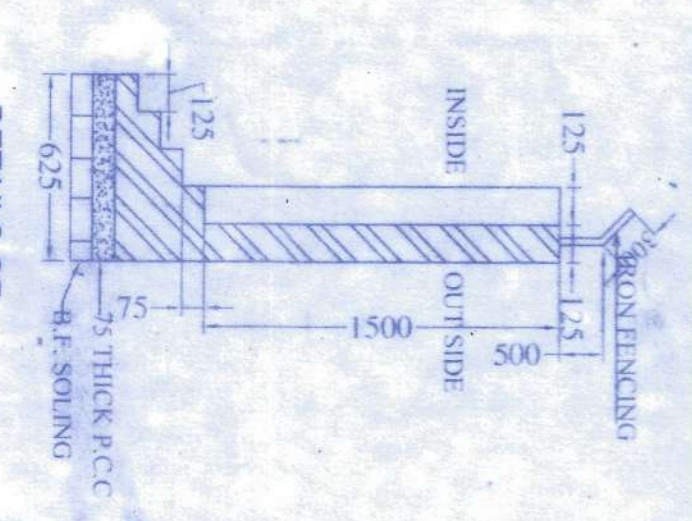

REVISED PLAN OF G+III STORED RESIDENTIAL CIVIL COMMERCIAL BUILDING, OWNED BY: SRI JAWA ROY AT CORRESPONDING TO MOZA - ADAPUR, J.L. NO. - 33, RE. SU. NO. - 94, TOWNSHIP NO. - 177, L.R. DASTAGE - 597, L.R. HAYATMAN NO. - 1527, HQ. DING NO. - 285, SURYA SEN ROAD, WARD NO. - 11, P. S. - NEW BARRACKUR, DISTRICT - NORTH 24, PARGANAS, UNDER NEW BARRACKUR MUNICIPALITY.

STATEMENT OF PLAN PROPOSAL

1. TOTAL AREA OF LAND :- 401.34 SQ. M. OR 4320 SFT.
   06 K. 00 CH. 00 SQFT. (M.L.L) AS PER DEED
2. TOTAL AREA OF LAND :- 356.42 SQ. M. OR 3859 SFT.
   05 K. 05 CH. 33 SQFT. (M.L.L) AS PER PHYSICAL
3. GROUND COVERAGE :- 233.67 SQ. M. OR 2515.22 SFT. (63.18%)
   03 TOTAL HEIGHT OF THE BUILDING :- 12.5 M.

COVERED AREA	SQ.M.	SQ.FT.
a) GROUND FLOOR (COMMON AREA)	16.95	182.45
b) GROUND FLOOR (EXIS. SHOP)	164.48	1770.47
c) GROUND FLOOR (EXIS. RESI.)	52.24	562.31
d) FIRST FLOOR (EXIS. RESI.)	279.64	3010.04
e) SECOND FLOOR (EXIS. RESI.)	279.64	3010.04
f) THIRD FLOOR (EXIS. RESI.)	279.64	3010.04
TOTAL COVERED AREA	1072.59	11545.35

DOORS AND WINDOWS SCHEDULE

S.NO.	LEVEL	SIZE	NO. OF DOORS	NO. OF WINDOWS
1	D1	900X2100	1	0
2	D2	900X2100	1	0
3	W1	1500X2100	0	1
4	W2	900X2100	0	1
5	W3	600X2100	0	1
6	W4	1500X2100	0	1