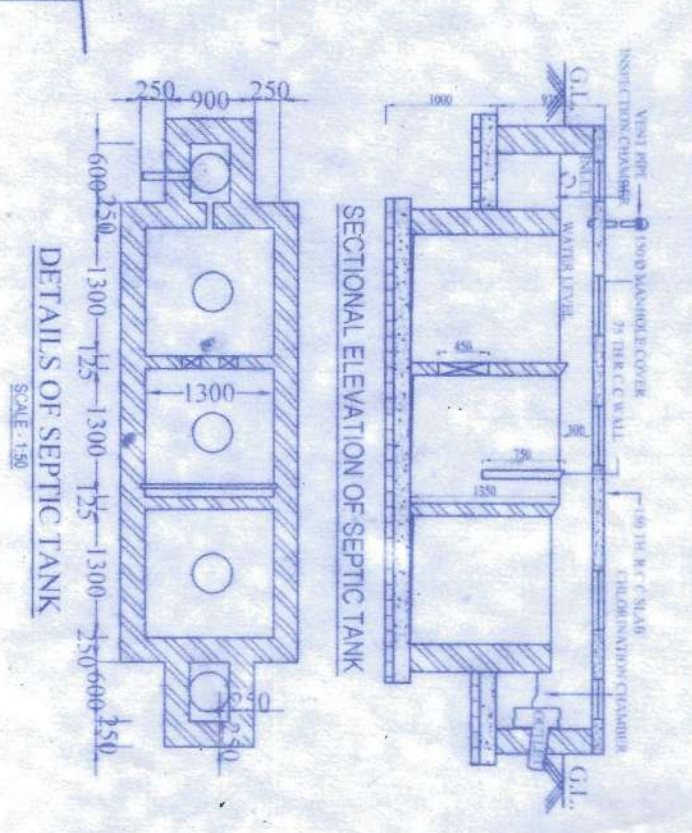

REVISED PLAN OF G+III STORED RESIDENTIAL CIVIL COMMERCIAL BUILDING, OWNED BY: SRI JAWA ROY AT CORRESPONDING TO MOZA - ADAPUR, J.L. NO. - 33, RE. SU. NO. - 94, TOWNSHIP NO. - 177, L.R. DASTAGE - 597, L.R. HAYATMAN NO. - 1527, HQ. DING NO. - 285, SURYA SEN ROAD, WARD NO. - 11, P. S. - NEW BARRACKUR, DISTRICT - NORTH 24, PARGANAS, UNDER NEW BARRACKUR MUNICIPALITY.

STATEMENT OF PLAN PROPOSAL

1. TOTAL AREA OF LAND :- 401.34 SQ. M. OR 4320 SFT.
   06 K. 00 CH. 00 SQFT. (M.L.L) AS PER DEED
2. TOTAL AREA OF LAND :- 356.42 SQ. M. OR 3859 SFT.
   05 K. 05 CH. 33 SQFT. (M.L.L) AS PER PHYSICAL
3. GROUND COVERAGE :- 233.67 SQ. M. OR 2515.22 SFT. (63.18%)
   03 TOTAL HEIGHT OF THE BUILDING :- 12.5 M.

COVERED AREA	SQ.M.	SQ.FT.
a) GROUND FLOOR (COMMON AREA)	16.95	182.45
b) GROUND FLOOR (EXIS. SHOP)	164.48	1770.47
c) GROUND FLOOR (EXIS. RESI.)	52.24	562.31
d) FIRST FLOOR (EXIS. RESI.)	279.64	3010.04
e) SECOND FLOOR (EXIS. RESI.)	279.64	3010.04
f) THIRD FLOOR (EXIS. RESI.)	279.64	3010.04
TOTAL COVERED AREA	1072.59	11545.35

DOORS AND WINDOWS SCHEDULE

S.NO.	LEVEL	SIZE	NO. OF DOORS	NO. OF WINDOWS
1	D1	900X2100	1	0
2	D2	900X2100	1	0
3	W1	1500X2100	0	1
4	W2	900X2100	0	1
5	W3	600X2100	0	1
6	W4	1500X2100	0	1