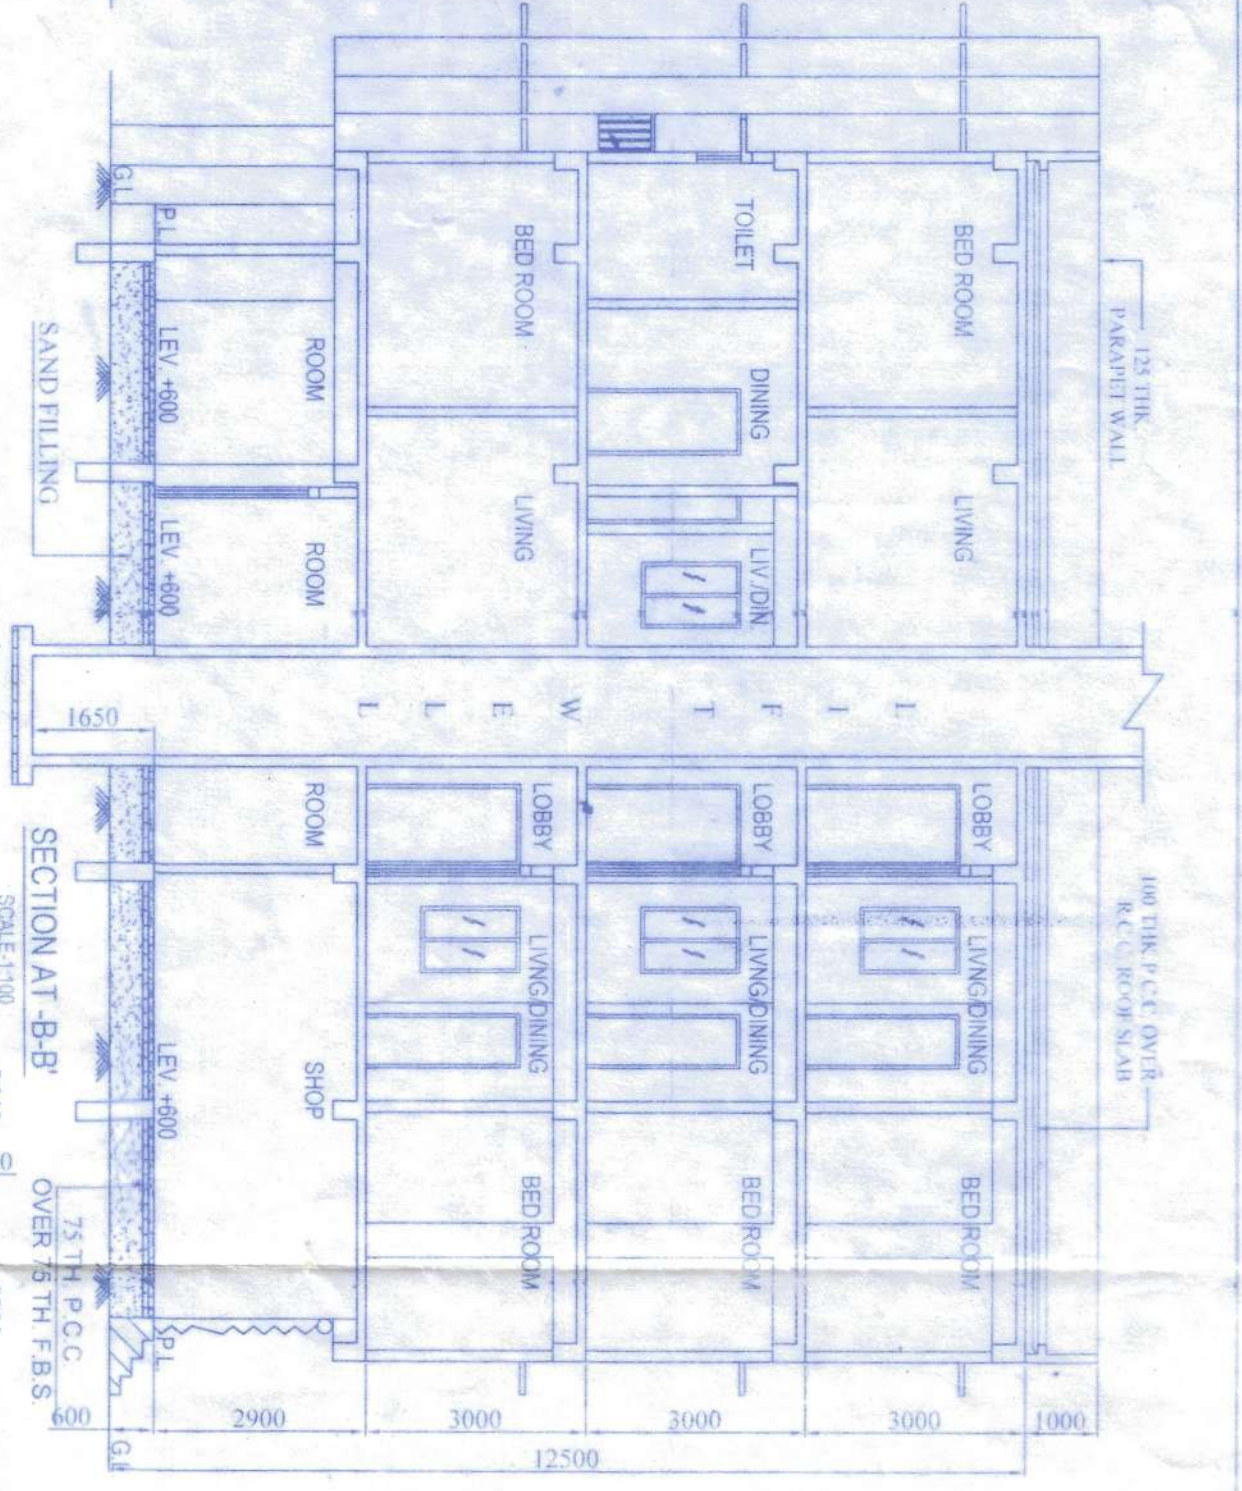

REVISED PLAN OF G+III STORED RESIDENTIAL CIVIL COMMERCIAL BUILDING, OWNED BY: SRI JAWA ROY AT CORRESPONDING TO MOZA - ADAPUR, J.L. NO. - 33, RE. SU. NO. - 94, TOWNSHIP NO. - 177, L.R. DASTAGE - 597, L.R. HAYATMAN NO. - 1527, HQ. DING NO. - 285, SURYA SEN ROAD, WARD NO. - 11, P. S. - NEW BARRACKUR, DISTRICT - NORTH 24, PARGANAS, UNDER NEW BARRACKUR MUNICIPALITY.

STATEMENT OF PLAN PROPOSAL

1. TOTAL AREA OF LAND :- 401.34 SQ. M. OR 4320 SFT.
   06 K. 00 CH. 00 SQFT. (M.L.L) AS PER DEED
2. TOTAL AREA OF LAND :- 356.42 SQ. M. OR 3859 SFT.
   05 K. 05 CH. 33 SQFT. (M.L.L) AS PER PHYSICAL
3. GROUND COVERAGE :- 233.67 SQ. M. OR 2515.22 SFT. (63.18%)
   03 TOTAL HEIGHT OF THE BUILDING :- 12.5 M.

COVERED AREA	SQ.M.	SQ.FT.
a) GROUND FLOOR (COMMON AREA)	16.95	182.45
b) GROUND FLOOR (EXIS. SHOP)	164.48	1770.47
c) GROUND FLOOR (EXIS. RESI.)	52.24	562.31
d) FIRST FLOOR (EXIS. RESI.)	279.64	3010.04
e) SECOND FLOOR (EXIS. RESI.)	279.64	3010.04
f) THIRD FLOOR (EXIS. RESI.)	279.64	3010.04
TOTAL COVERED AREA	1072.59	11545.35

DOORS AND WINDOWS SCHEDULE

S.NO.	LEVEL	SIZE	NO. OF DOORS	NO. OF WINDOWS
1	D1	900X2100	1	0
2	D2	900X2100	1	0
3	W1	1500X2100	0	1
4	W2	900X2100	0	1
5	W3	600X2100	0	1
6	W4	1500X2100	0	1