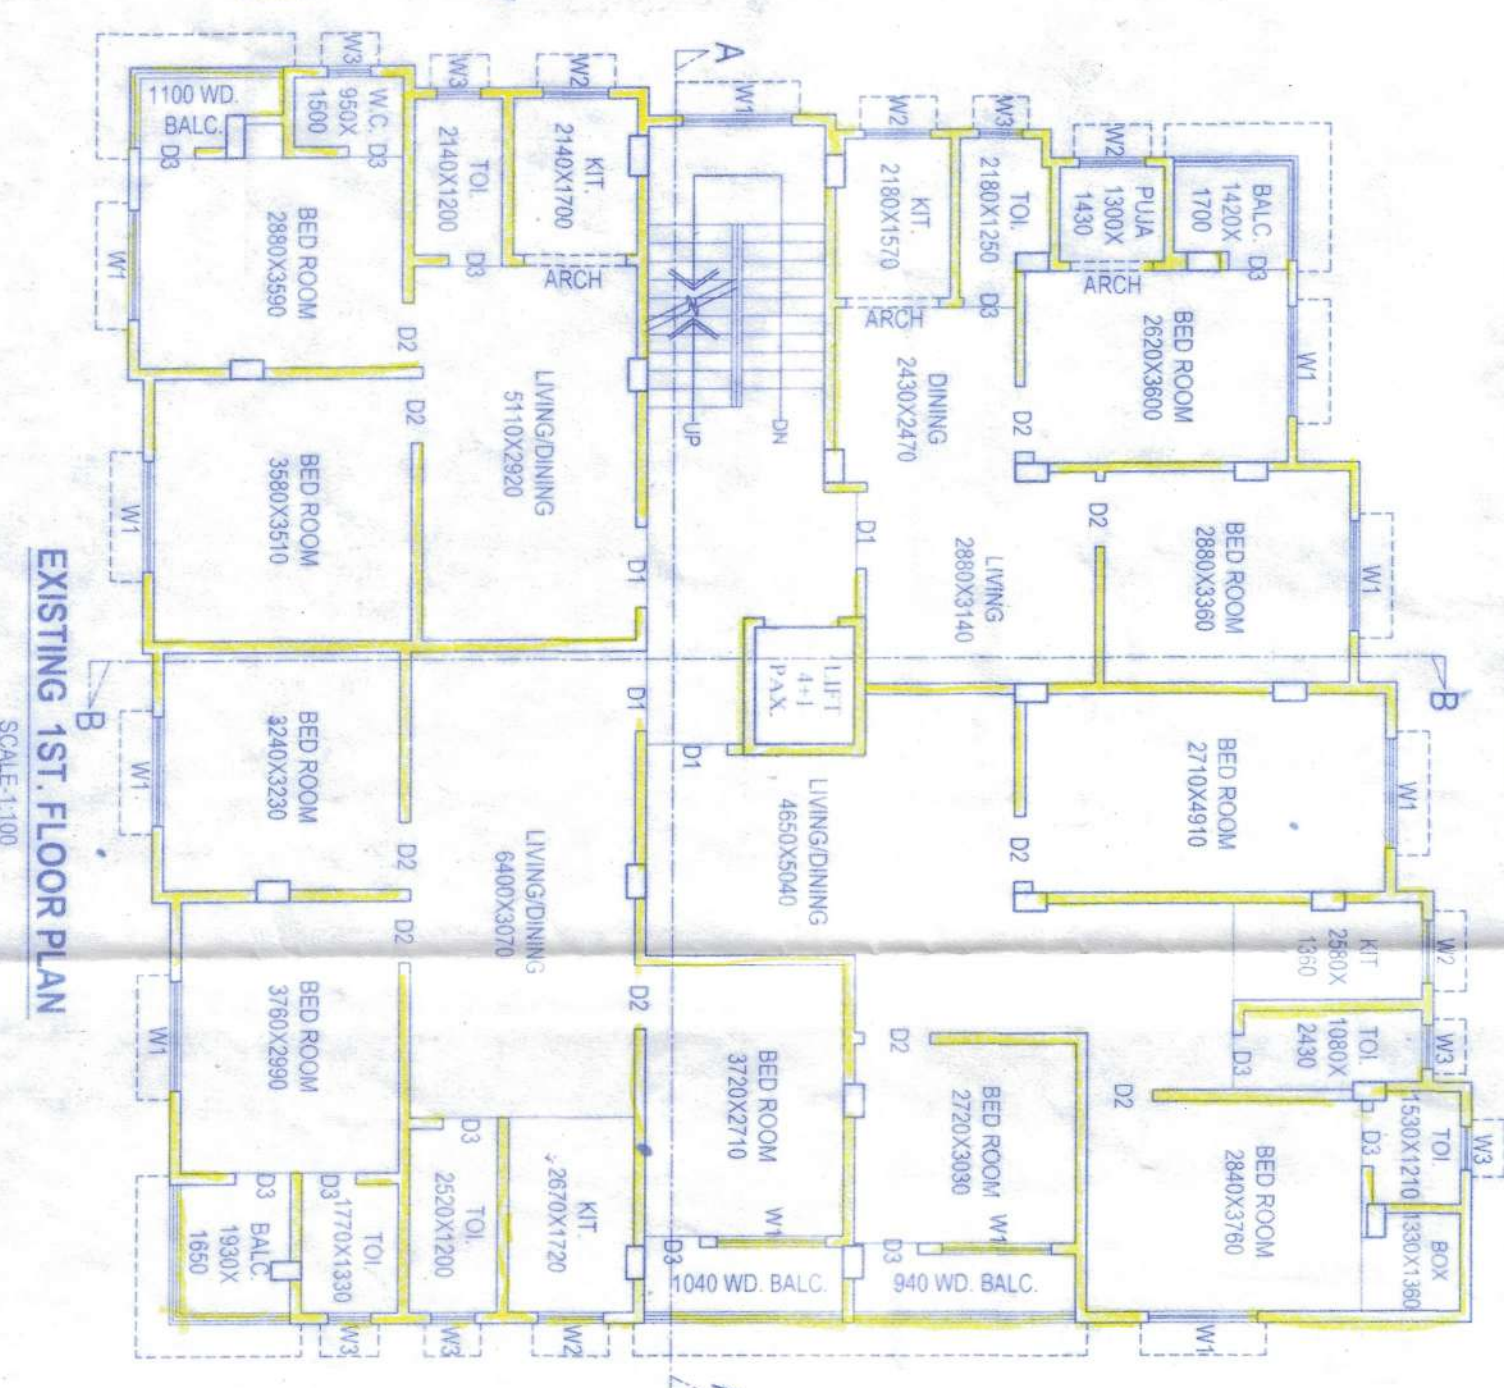

REVISED PLAN OF G+III STORED RESIDENTIAL CIVIL COMMERCIAL BUILDING, OWNED BY: SRI JAWA ROY AT CORRESPONDING TO MOZA - ADAPUR, J.L. NO. - 33, RE. SU. NO. - 94, TOWNSHIP NO. - 177, L.R. DASTAGE - 597, L.R. HAYATMAN NO. - 1527, HQ. DING NO. - 285, SURYA SEN ROAD, WARD NO. - 11, P. S. - NEW BARRACKUR, DISTRICT - NORTH 24, PARGANAS, UNDER NEW BARRACKUR MUNICIPALITY.

STATEMENT OF PLAN PROPOSAL

1. TOTAL AREA OF LAND :- 401.34 SQ. M. OR 4320 SFT.
   06 K. 00 CH. 00 SQFT. (M.L.L) AS PER DEED
2. TOTAL AREA OF LAND :- 356.42 SQ. M. OR 3859 SFT.
   05 K. 05 CH. 33 SQFT. (M.L.L) AS PER PHYSICAL
3. GROUND COVERAGE :- 233.67 SQ. M. OR 2515.22 SFT. (63.18%)
   03 TOTAL HEIGHT OF THE BUILDING :- 12.5 M.

COVERED AREA	SQ.M.	SQ.FT.
a) GROUND FLOOR (COMMON AREA)	16.95	182.45
b) GROUND FLOOR (EXIS. SHOP)	164.48	1770.47
c) GROUND FLOOR (EXIS. RESI.)	52.24	562.31
d) FIRST FLOOR (EXIS. RESI.)	279.64	3010.04
e) SECOND FLOOR (EXIS. RESI.)	279.64	3010.04
f) THIRD FLOOR (EXIS. RESI.)	279.64	3010.04
TOTAL COVERED AREA	1072.59	11545.35

DOORS AND WINDOWS SCHEDULE

S.NO.	LEVEL	SIZE	NO. OF DOORS	NO. OF WINDOWS
1	D1	900X2100	1	0
2	D2	900X2100	1	0
3	W1	1500X2100	0	1
4	W2	900X2100	0	1
5	W3	600X2100	0	1
6	W4	1500X2100	0	1