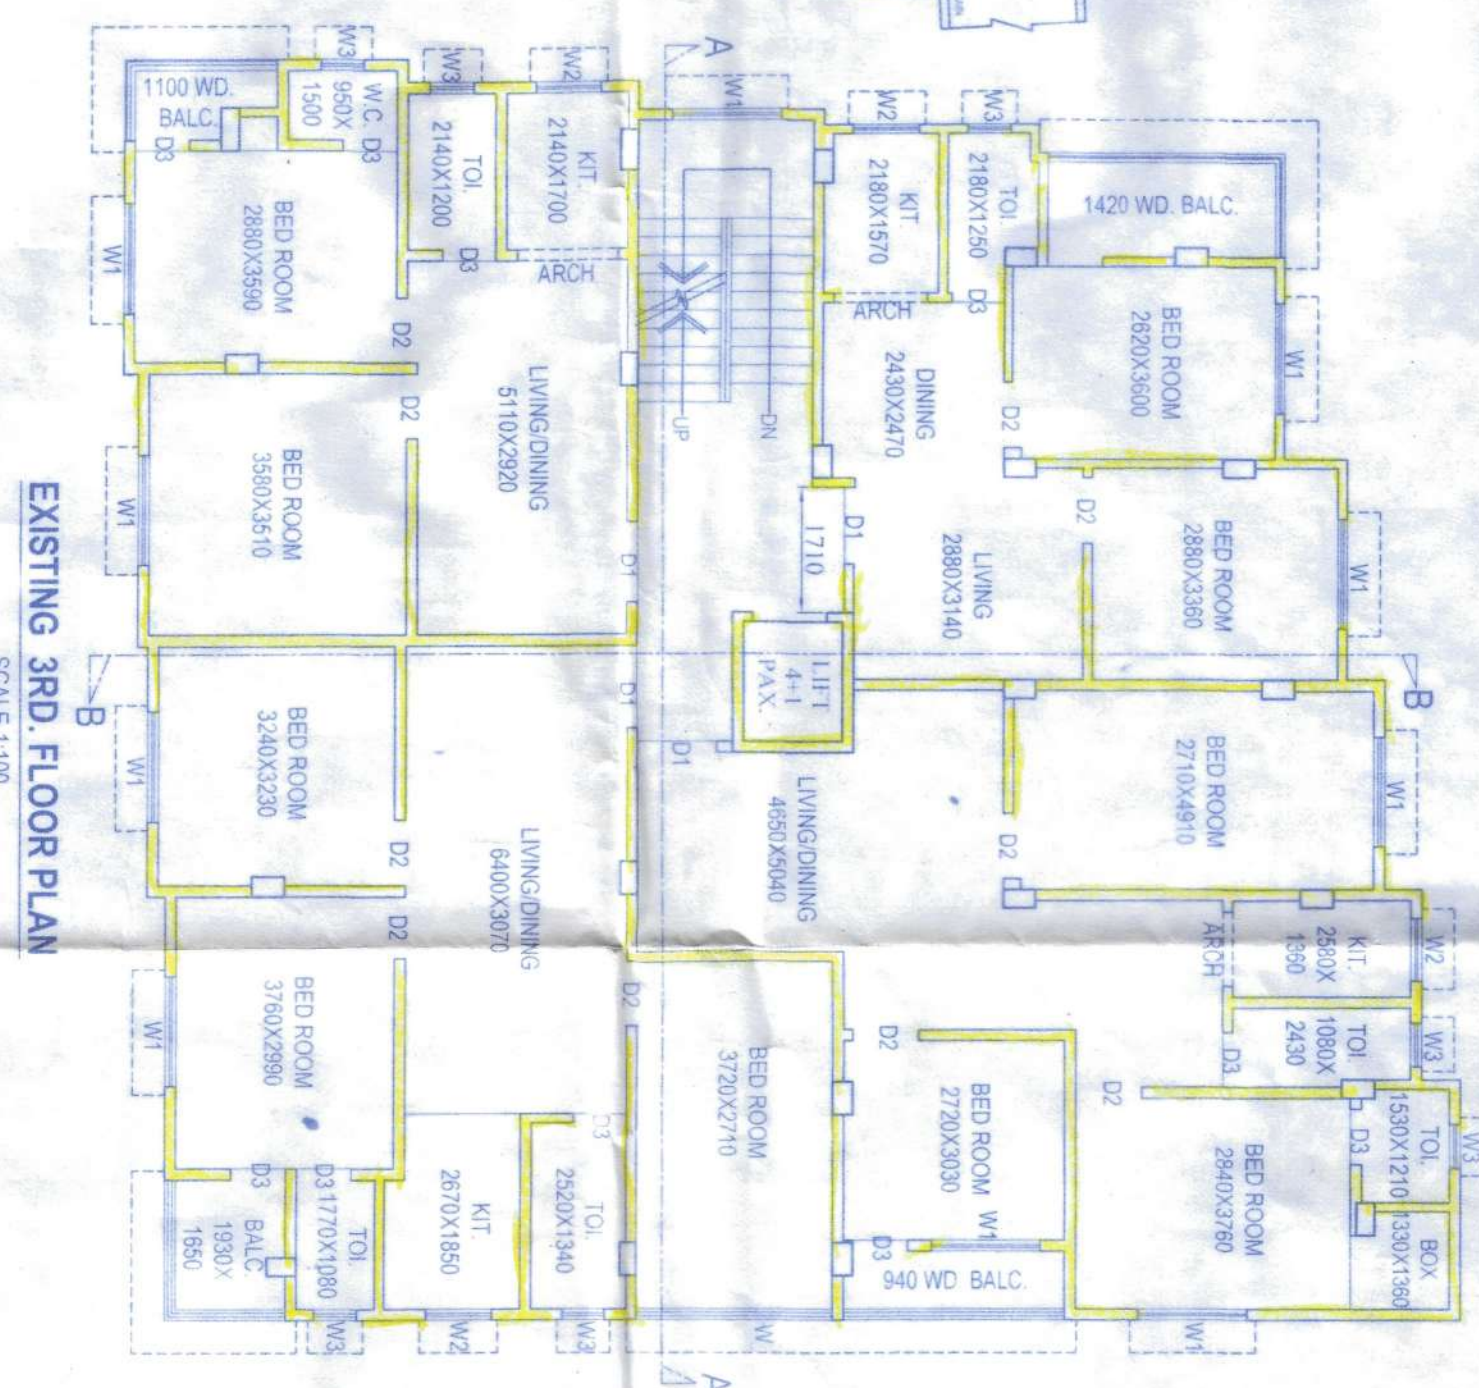

REVISED PLAN OF G+III STORED RESIDENTIAL CIVIL COMMERCIAL BUILDING, OWNED BY: SRI JAWA ROY AT CORRESPONDING TO MOZA - ADAPUR, J.L. NO. - 33, RE. SU. NO. - 94, TOWNSHIP NO. - 177, L.R. DASTAGE - 597, L.R. HAYATMAN NO. - 1527, HQ. DING NO. - 285, SURYA SEN ROAD, WARD NO. - 11, P. S. - NEW BARRACKUR, DISTRICT - NORTH 24, PARGANAS, UNDER NEW BARRACKUR MUNICIPALITY.

STATEMENT OF PLAN PROPOSAL

1. TOTAL AREA OF LAND :- 401.34 SQ. M. OR 4320 SFT.
   06 K. 00 CH. 00 SQFT. (M.L.L) AS PER DEED
2. TOTAL AREA OF LAND :- 356.42 SQ. M. OR 3859 SFT.
   05 K. 05 CH. 33 SQFT. (M.L.L) AS PER PHYSICAL
3. GROUND COVERAGE :- 233.67 SQ. M. OR 2515.22 SFT. (63.18%)
   03 TOTAL HEIGHT OF THE BUILDING :- 12.5 M.

COVERED AREA	SQ.M.	SQ.FT.
a) GROUND FLOOR (COMMON AREA)	16.95	182.45
b) GROUND FLOOR (EXIS. SHOP)	164.48	1770.47
c) GROUND FLOOR (EXIS. RESI.)	52.24	562.31
d) FIRST FLOOR (EXIS. RESI.)	279.64	3010.04
e) SECOND FLOOR (EXIS. RESI.)	279.64	3010.04
f) THIRD FLOOR (EXIS. RESI.)	279.64	3010.04
TOTAL COVERED AREA	1072.59	11545.35

DOORS AND WINDOWS SCHEDULE

S.NO.	LEVEL	SIZE	NO. OF DOORS	NO. OF WINDOWS
1	D1	900X2100	1	0
2	D2	900X2100	1	0
3	W1	1500X2100	0	1
4	W2	900X2100	0	1
5	W3	600X2100	0	1
6	W4	1500X2100	0	1