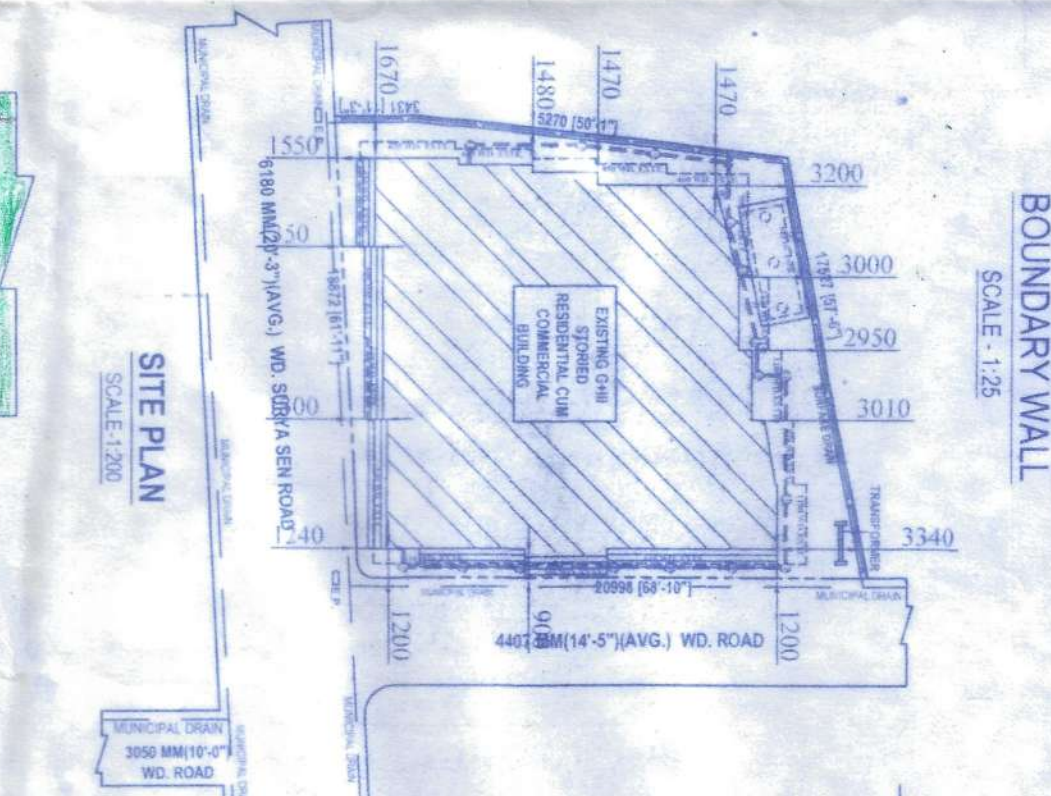

REVISED PLAN OF G+III STORED RESIDENTIAL CIVIL COMMERCIAL BUILDING, OWNED BY: SRI JAWA ROY AT CORRESPONDING TO MOZA - ADAPUR, J.L. NO. - 33, RE. SU. NO. - 94, TOWNSHIP NO. - 177, L.R. DASTAGE - 597, L.R. HAYATMAN NO. - 1527, HQ. DING NO. - 285, SURYA SEN ROAD, WARD NO. - 11, P. S. - NEW BARRACKUR, DISTRICT - NORTH 24, PARGANAS, UNDER NEW BARRACKUR MUNICIPALITY.

STATEMENT OF PLAN PROPOSAL

1. TOTAL AREA OF LAND :- 401.34 SQ. M. OR 4320 SFT.
   06 K. 00 CH. 00 SQFT. (M.L.L) AS PER DEED
2. TOTAL AREA OF LAND :- 356.42 SQ. M. OR 3859 SFT.
   05 K. 05 CH. 33 SQFT. (M.L.L) AS PER PHYSICAL
3. GROUND COVERAGE :- 233.67 SQ. M. OR 2515.22 SFT. (63.18%)
   03 TOTAL HEIGHT OF THE BUILDING :- 12.5 M.

COVERED AREA	SQ.M.	SQ.FT.
a) GROUND FLOOR (COMMON AREA)	16.95	182.45
b) GROUND FLOOR (EXIS. SHOP)	164.48	1770.47
c) GROUND FLOOR (EXIS. RESI.)	52.24	562.31
d) FIRST FLOOR (EXIS. RESI.)	279.64	3010.04
e) SECOND FLOOR (EXIS. RESI.)	279.64	3010.04
f) THIRD FLOOR (EXIS. RESI.)	279.64	3010.04
TOTAL COVERED AREA	1072.59	11545.35

DOORS AND WINDOWS SCHEDULE

S.NO.	LEVEL	SIZE	NO. OF DOORS	NO. OF WINDOWS
1	D1	900X2100	1	0
2	D2	900X2100	1	0
3	W1	1500X2100	0	1
4	W2	900X2100	0	1
5	W3	600X2100	0	1
6	W4	1500X2100	0	1