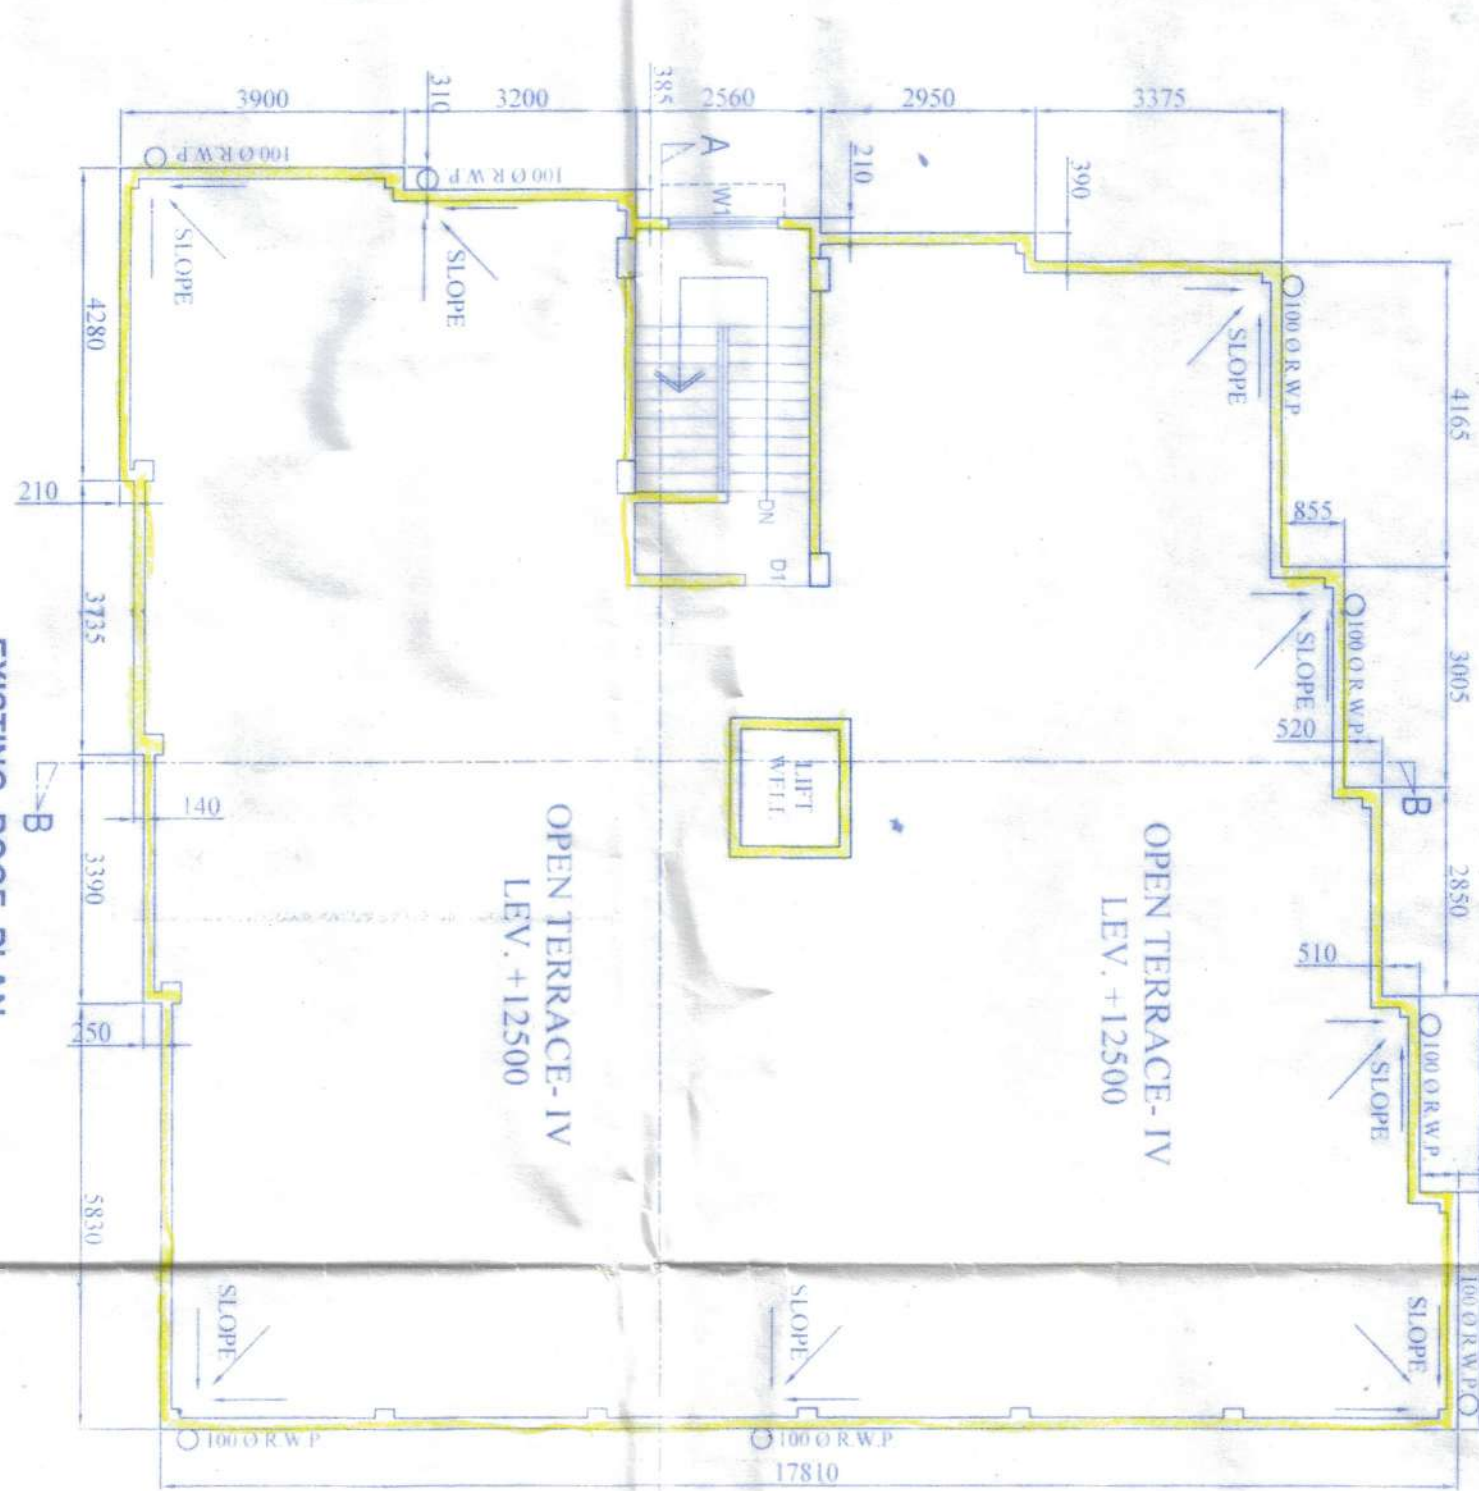

REVISED PLAN OF G+III STORED RESIDENTIAL CIVIL COMMERCIAL BUILDING, OWNED BY: SRI JAWA ROY AT CORRESPONDING TO MOZA - ADAPUR, J.L. NO. - 33, RE. SU. NO. - 94, TOWNSHIP NO. - 177, L.R. DASTAGE - 597, L.R. HAYATMAN NO. - 1527, HQ. DING NO. - 285, SURYA SEN ROAD, WARD NO. - 11, P. S. - NEW BARRACKUR, DISTRICT - NORTH 24, PARGANAS, UNDER NEW BARRACKUR MUNICIPALITY.

STATEMENT OF PLAN PROPOSAL

1. TOTAL AREA OF LAND :- 401.34 SQ. M. OR 4320 SFT.
   06 K. 00 CH. 00 SQFT. (M.L.L) AS PER DEED
2. TOTAL AREA OF LAND :- 356.42 SQ. M. OR 3859 SFT.
   05 K. 05 CH. 33 SQFT. (M.L.L) AS PER PHYSICAL
3. GROUND COVERAGE :- 233.67 SQ. M. OR 2515.22 SFT. (63.18%)
   03 TOTAL HEIGHT OF THE BUILDING :- 12.5 M.

COVERED AREA	SQ.M.	SQ.FT.
a) GROUND FLOOR (COMMON AREA)	16.95	182.45
b) GROUND FLOOR (EXIS. SHOP)	164.48	1770.47
c) GROUND FLOOR (EXIS. RESI.)	52.24	562.31
d) FIRST FLOOR (EXIS. RESI.)	279.64	3010.04
e) SECOND FLOOR (EXIS. RESI.)	279.64	3010.04
f) THIRD FLOOR (EXIS. RESI.)	279.64	3010.04
TOTAL COVERED AREA	1072.59	11545.35

DOORS AND WINDOWS SCHEDULE

S.NO.	LEVEL	SIZE	NO. OF DOORS	NO. OF WINDOWS
1	D1	900X2100	1	0
2	D2	900X2100	1	0
3	W1	1500X2100	0	1
4	W2	900X2100	0	1
5	W3	600X2100	0	1
6	W4	1500X2100	0	1